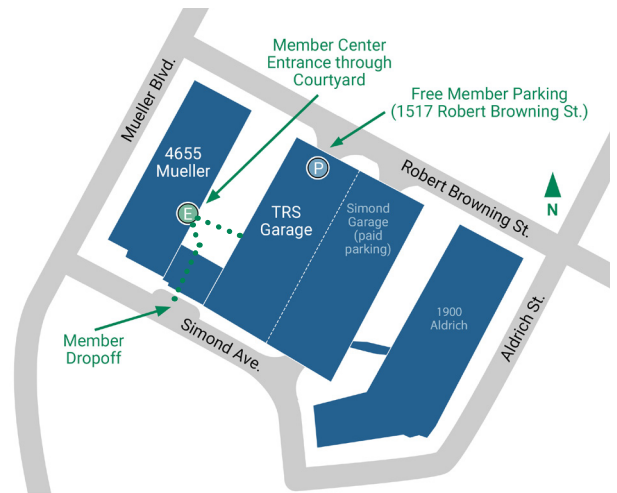

Map: TRS Headquarters (Map not to scale)

Print this Map!