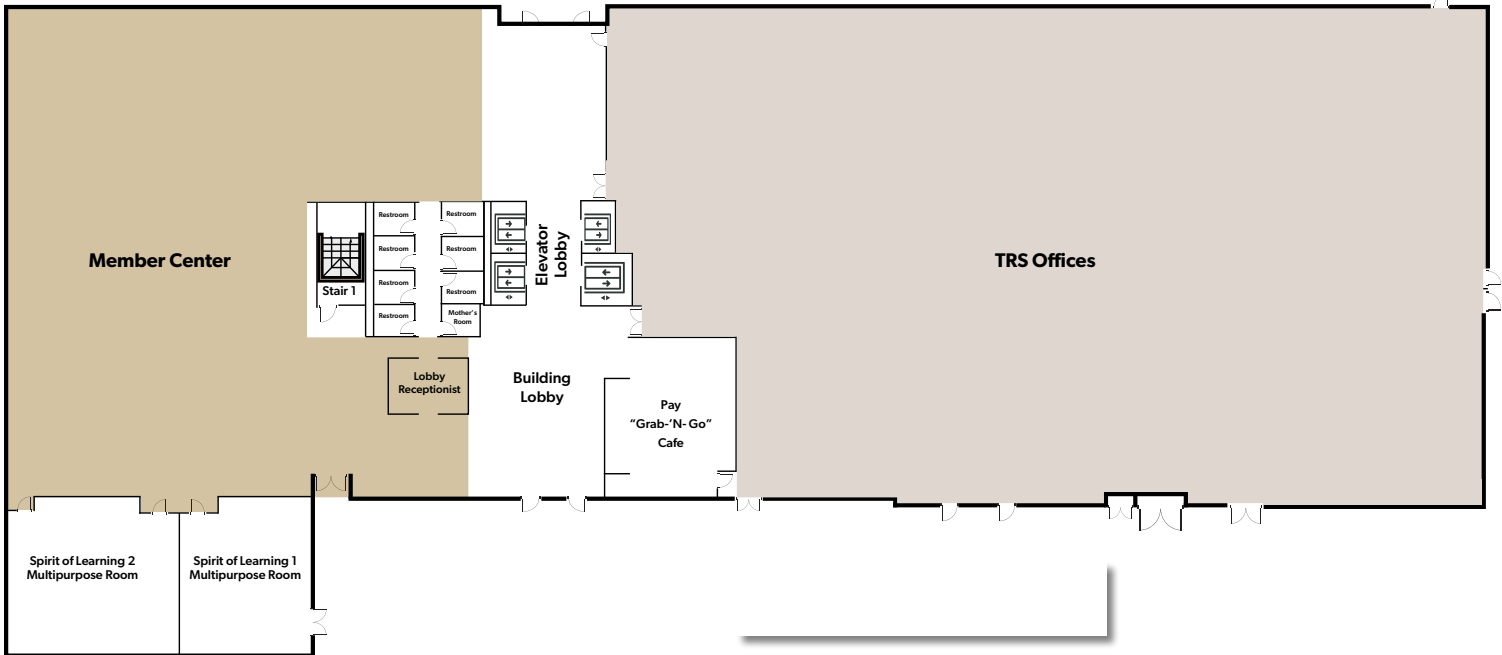

Your Member Center

Continued

TRS Headquarters, First Floor

[Print Floorplan here!](#)

Hours of Operation

The lobby of the Member Center building at **4655 Mueller Blvd** is open to the public **Monday – Friday, 8 a.m. – 5 p.m. CT**. Security staff are on duty 24 hours per day, 7 days per week.

Food and Beverage Options

Upon checking in at the Member Center, visitors awaiting their appointment with TRS can enjoy complimentary water as well as coffee beverages supported by TRS staff divisions. Visitors can also find food and beverages to purchase from the Grab 'N Go vending cafe. Additionally, there are several restaurants within walking distance, and an H-E-B grocery store nearby.

ATMs

There are several ATMs available in the area including at the nearby H-E-B.

Scan the QR code at left for more information on local businesses in this area.

Scan the QR code at left to open Google mapping.