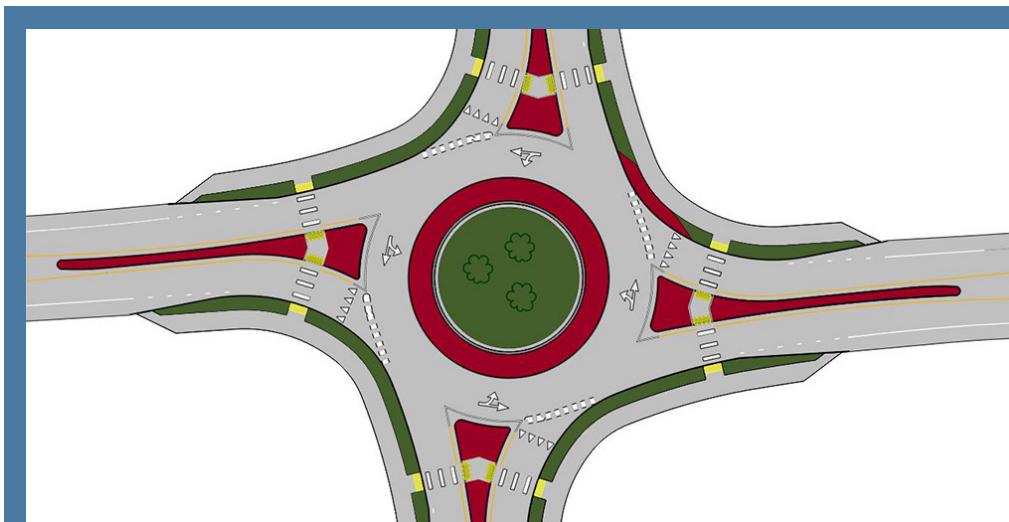

- Use the [CapMetro TripPlanner](#) online or download the app

By bicycle:

- See the City of Austin's [Bike Map](#)

Location and Directions (Getting to 4655 Mueller)

Continued

Map: Getting to TRS from I-35 (Map not to scale)

Print this Map!

Map: TRS Headquarters (Map not to scale)

Print this Map!

Video: A driving tour to TRS

Scan the code to open Google mapping

Navigating Roundabouts:

Austin features a traffic flow feature known as a roundabout, or traffic circle. This design slows traffic and enhances safety. You may be required to navigate one or two on the way to and around Mueller. TxDOT has a tutorial so you can learn more about [how roundabouts work](#).

Parking

The entrance/exit to the TRS Garage at 1517 Robert Browning St

TRS Garage (free for members): **1517 Robert Browning St** (off Mueller Blvd)

- To ensure the covered garage has ample space available for TRS members and visitors, you'll need a four-digit gate code to open the security gate arm. You should have received this in your previsit email appointment reminder. You can also use the call box at the garage entrance to contact security.
- 38 spaces on level G1 are reserved for TRS members. Look for signage for easy identification.
- A short, level walkway through the courtyard connects the first level of the garage (G1) to the Member Center. Upper parking levels (if needed) are connected via an elevator and stairs.
- Upper levels are for TRS employee parking.